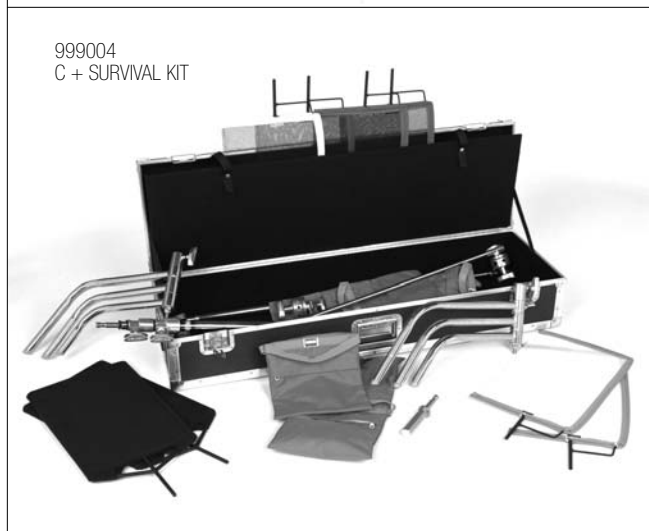

622005
COMBO SCRIM / FLAG
SURVIVAL KIT

ROADRAGS C-VIVAL KIT

Specifically designed for the run and gun shooter who must move quickly and create studio quality images, this new kit contains two (2) 40" Matthews C+ Stands, a RoadRags Kit which includes a single, double, silk and a flag and the convenient MiniGrip Kit for quick mounting of the light modification devices to the light stand. Packaged as a self contained kit, the heavy-duty case includes wheels for easy transport and maneuverability.

CATALOG #	DESCRIPTION	LBS	LIST PRICE
999026	RoadRags C-Vival Kit	42	$1100.00