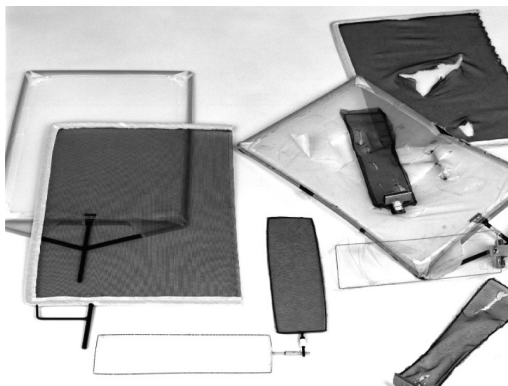

CATALOG #	DESCRIPTION	LBS	LIST PRICE
499190	12" x 18" Single Scrim, Black Recover	.50	$29.00
499191	12" x 18" Double Scrim, Black Recover	.50	35.00
499237	12" x 18" Triple Scrim, Black Recover	.50	46.00
499192	12" x 18" Artificial Silk, White Recover	.50	29.00
B499192	12" x 18" Artificial Silk, Black Recover	.50	29.00
499214	12" x 18" 1/4 Stop Silk, White Recover	.50	29.00
B499214	12" x 18" 1/4 Stop Silk, Black Recover	.50	29.00
499215	12" x 18" China Silk, White Recover	.50	29.00
B499215	12" x 18" China Silk, Black Recover	.50	29.00
499193	12" x 18" Lavender Scrim, Recover	.50	29.00
499194	18" x 24" Single Scrim, Black Recover	1	35.00
499195	18" x 24" Double Scrim, Black Recover	1	41.00
499234	18" x 24" Triple Scrim, Black Recover	1	57.00
499196	18" x 24" Artificial Silk, White Recover	1	30.00
B499196	18" x 24" Artificial Silk, Black Recover	1	30.00
499173	18" x 24" 1/4 Stop Silk, White Recover	1	30.00
B499173	18" x 24" 1/4 Stop Silk, Black Recover	1	30.00
499174	18" x 24" China Silk, White Recover	1	30.00
B499174	18" x 24" China Silk, Black Recover	1	30.00
499197	18" x 24" Lavender Scrim, Recover	1	30.00
499198	24" x 30" Single Scrim, Black Recover	1.5	43.00
499199	24" x 30" Double Scrim, Black Recover	1.5	57.00
499235	24" x 30" Triple Scrim, Black Recover	1.5	93.00
499200	24" x 30" Artificial Silk, White Recover	1.5	38.00
B499200	24" x 30" Artificial Silk, Black Recover	1.5	38.00
499175	24" x 30" 1/4 Stop Silk, White Recover	1.5	38.00
B499175	24" x 30" 1/4 Stop Silk, Black Recover	1.5	38.00
499176	24" x 30" China Silk, White Recover	1.5	38.00
B499176	24" x 30" China Silk, Black Recover	1.5	38.00
499201	24" x 30" Lavender Scrim, Recover	1.5	38.00
499202	24" x 36" Single Scrim, Black Recover	1.5	45.00
499203	24" x 36" Double Scrim, Black Recover	1.5	57.00
499236	24" x 36" Triple Scrim, Black Recover	1.5	95.00
499204	24" x 36" Artificial Silk, White Recover	1.5	38.00
B499204	24" x 36" Artificial Silk, Black Recover	1.5	38.00
499177	24" x 36" 1/4 Stop Silk, White Recover	1.5	38.00
B499177	24" x 36" 1/4 Stop Silk, Black Recover	1.5	38.00
499178	24" x 36" China Silk, White Recover	1.5	40.00
B499178	24" x 36" China Silk, Black Recover	1.5	40.00
499205	24" x 36" Lavender Scrim, Recover	1.5	38.00
499206	30" x 36" Single Scrim, Black Recover	1.75	57.00
499207	30" x 36" Double Scrim, Black Recover	1.75	95.00
499238	30" x 36" Triple Scrim, Black Recover	1.75	117.00
499208	30" x 36" Artificial Silk, White Recover	1.75	57.00
B499208	30" x 36" Artificial Silk, Black Recover	1.75	57.00
499179	30" x 36" 1/4 Stop Silk, White Recover	1.75	57.00
B499179	30" x 36" 1/4 Stop Silk, Black Recover	1.75	57.00
499180	30" x 36" China Silk, White Recover	1.75	59.00
B499180	30" x 36" China Silk, Black Recover	1.75	59.00
499209	30" x 36" Lavender Scrim, Recover	1.75	57.00